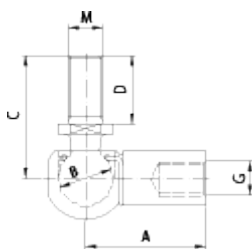

Data Sheet

Article number: 04HWG30V4

Description: Stabilus Industry Line Kuglevinkel Stainless Steel AISI316L/316Ti
Type WG30V4 M8/Ø13

Measures

A = 30
B = 13
C = 29
G = M8
MxD = M8x16